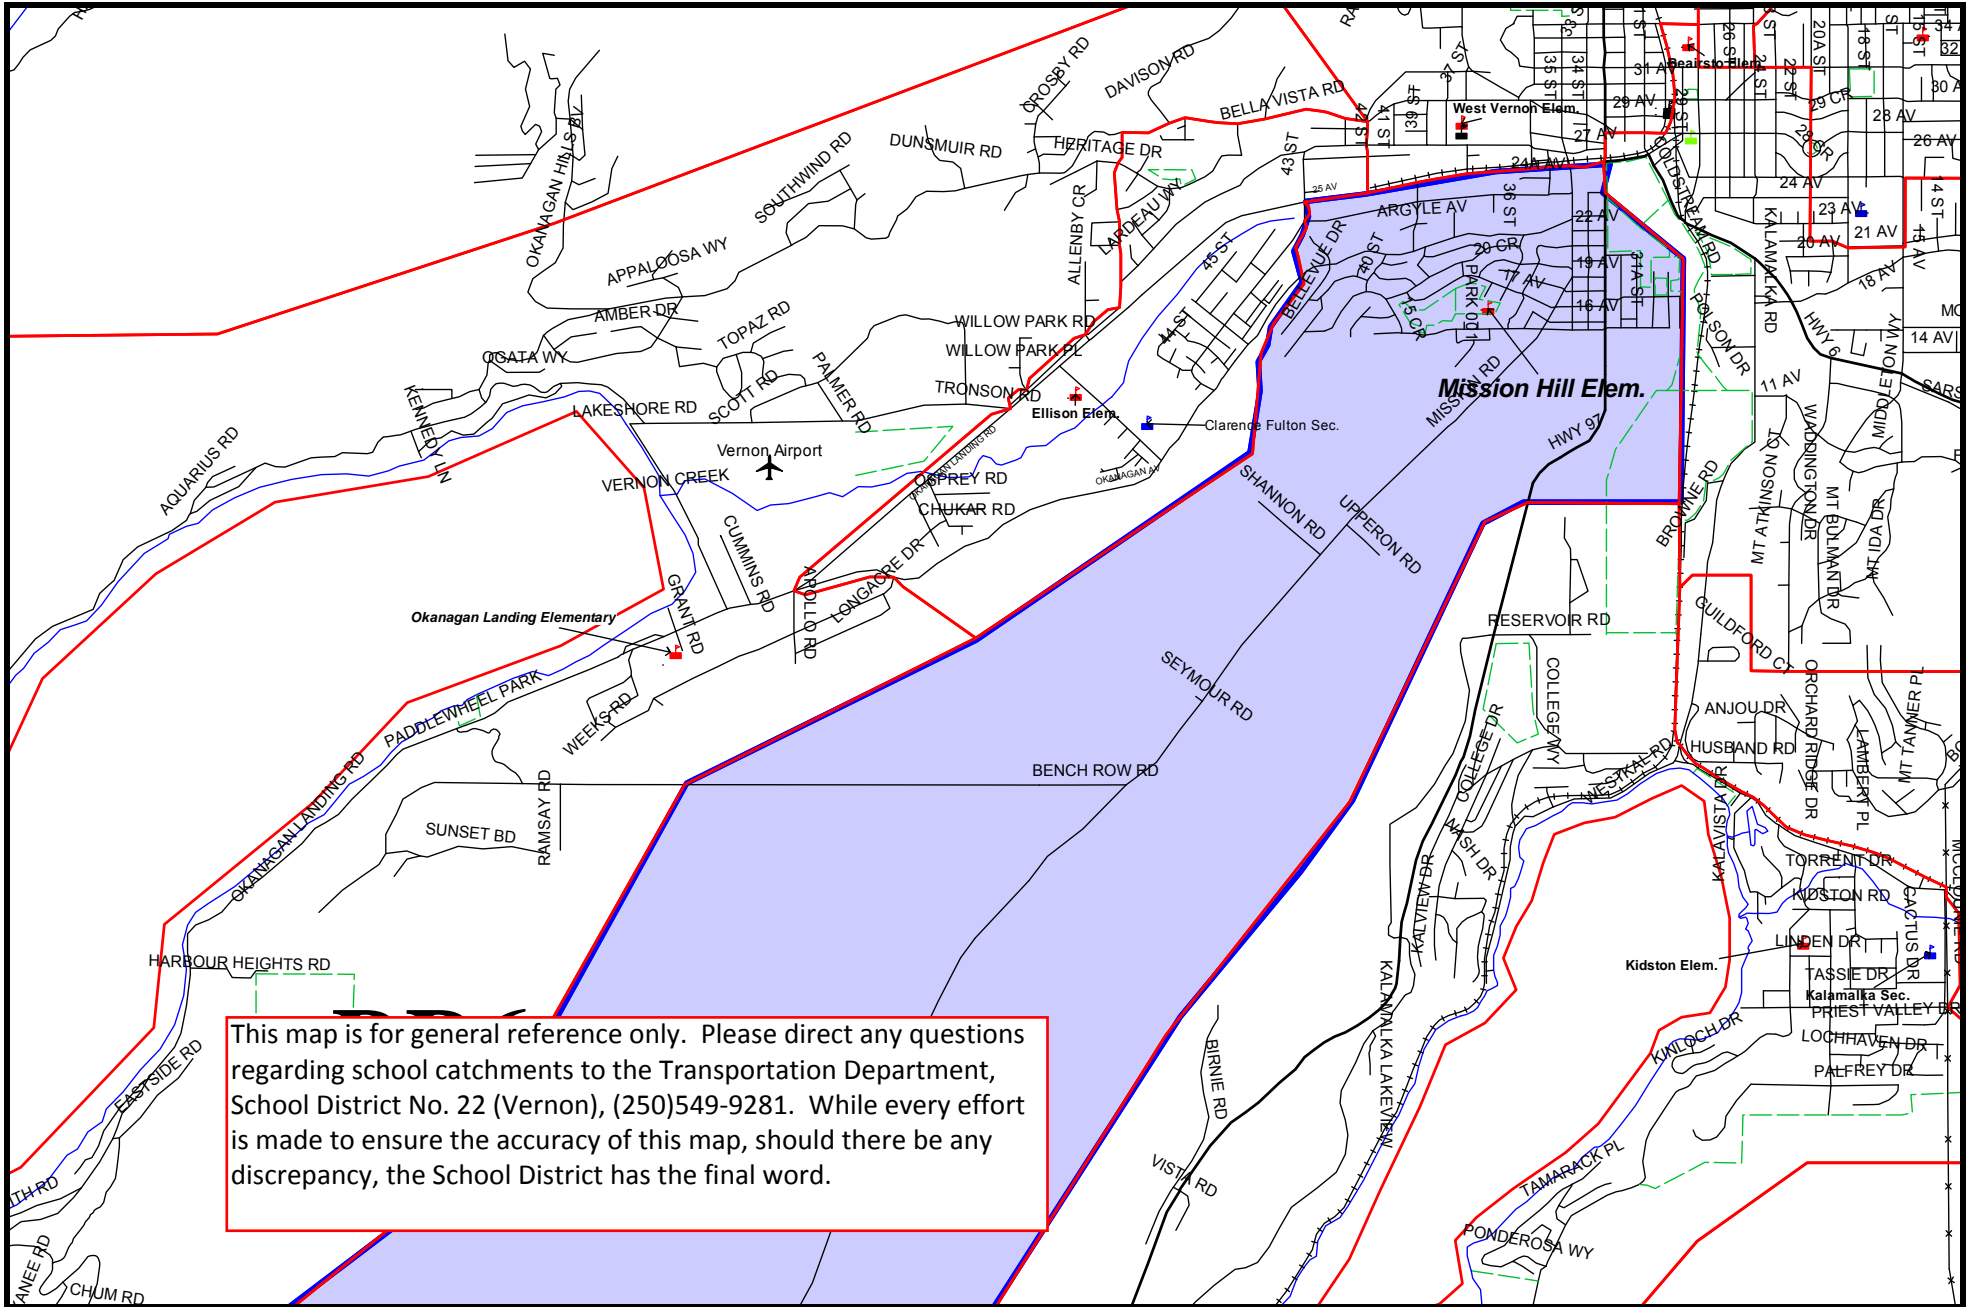

# Mission Hill Elementary Catchment

This map is for general reference only. Please direct any questions regarding school catchments to the Transportation Department, School District No. 22 (Vernon), (250)549-9281. While every effort is made to ensure the accuracy of this map, should there be any discrepancy, the School District has the final word.