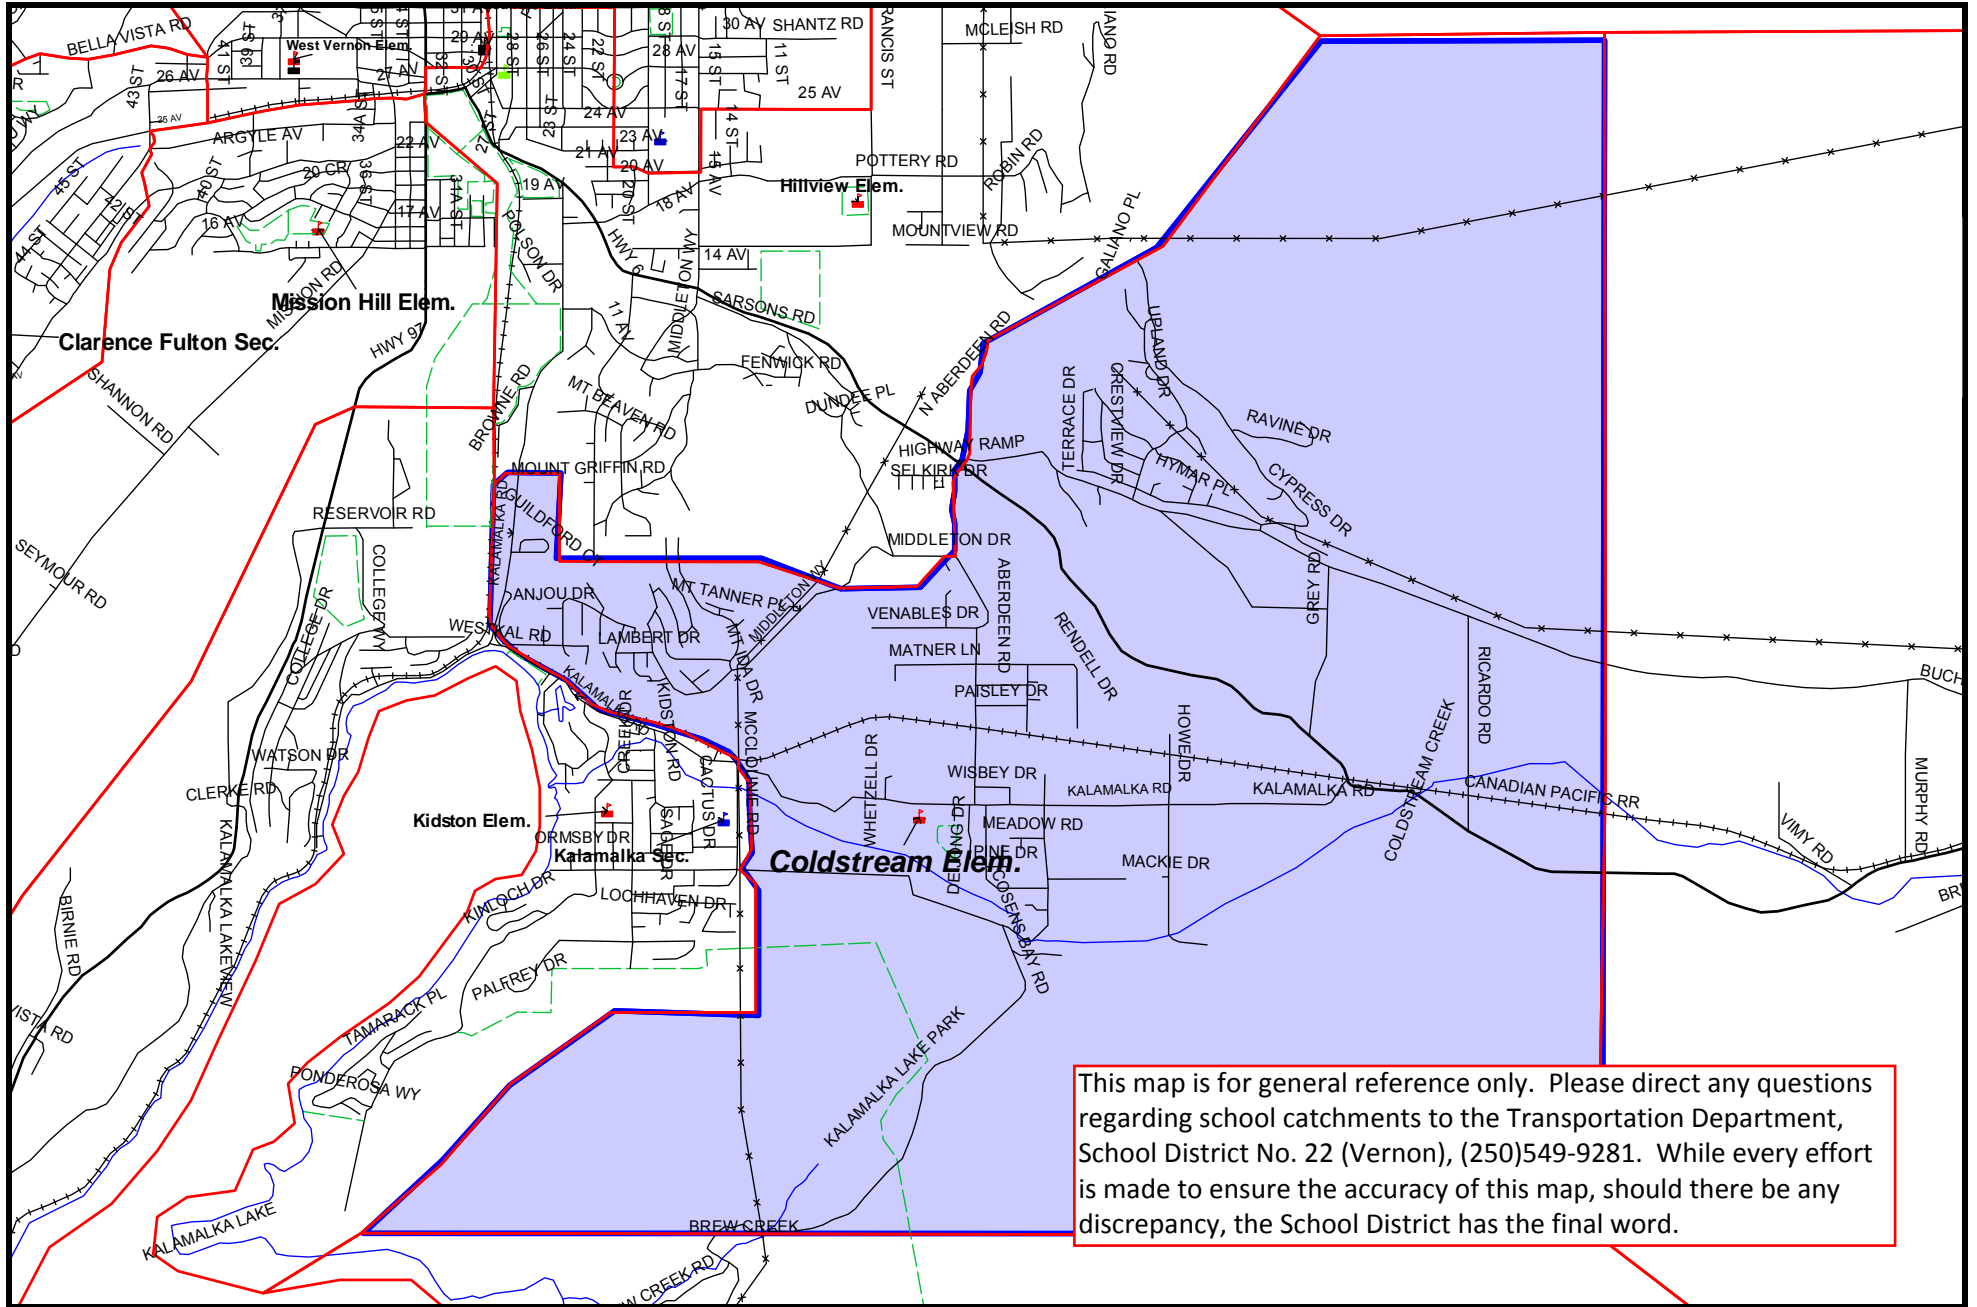

Coldstream Elementary Catchment

This map is for general reference only. Please direct any questions regarding school catchments to the Transportation Department, School District No. 22 (Vernon), (250)549-9281. While every effort is made to ensure the accuracy of this map, should there be any discrepancy, the School District has the final word.